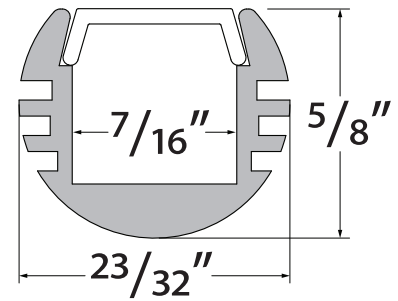

NOVA

Design Guide

Ceiling

Wall

Direct
Symmetric

PROFILE DIMENSIONS

Silver Trim / Opal Lens

AVAILABLE TIVOTAPE™ OPTIONS

Based on 3000K / Delivered Lumens

SB 3 W/ft 130lm/ft	XS 3.3 W/ft 149lm/ft	HO 4.4 W/ft 190lm/ft	HD 7 W/ft 270lm/ft	VHO 7.2 W/ft 420lm/ft	Tunable White 3 W/ft 126lm/ft	RGB 4.1 W/ft 69lm/ft	RGBW 5.3 W/ft 132lm/ft (Total Delivered Lumen)
---------------------------------	-----------------------------------	-----------------------------------	---------------------------------	------------------------------------	--	-----------------------------------	--

NOVA-EC-02
White Left/Right
Powerfeed End Cap

NOVA-EC-01
White Left/Right
Solid End Cap

MTBK-03
Mounting Clip

MINI WITH 3000K XS
Delivered Lumens per foot: 149
Watts per foot: 3.3
CRI : 96
Peak Candela: 39.6