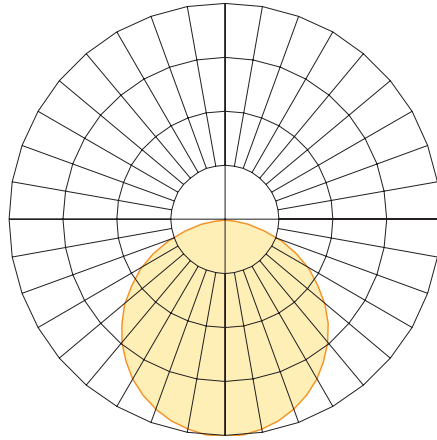

NOVA

Design Guide

Ceiling

Wall

Direct
Symmetric

PROFILE DIMENSIONS

Silver Trim / Opal Lens

AVAILABLE TIVOTAPE™ OPTIONS

Based on 3000K / Delivered Lumens

SB 3 W/ft 130lm/ft	XS 3.3 W/ft 149lm/ft	HO 4.4 W/ft 190lm/ft	HD 7 W/ft 270lm/ft	VHO 7.2 W/ft 420lm/ft	Tunable White 3 W/ft 126lm/ft	RGB 4.1 W/ft 69lm/ft	RGBW 5.3 W/ft 132lm/ft (Total Delivered Lumen)
---------------------------------	-----------------------------------	-----------------------------------	---------------------------------	------------------------------------	--	-----------------------------------	--

2200K	2400K	2700K	3000K	3000K	3500K	2200K - 3000K	
3500K	4000K	5000K				2700K - 4000K	
						2200K - 6500K	

ORDERING INFORMATION

NOVA-CHAN-SLV-6.5
Silver Anodized Aluminum
Extrusion, 6.5' Lengths

NOVA-LNS-OP-6.5
Lens, Opal, 6.5' Lengths

NOVA-EC-02
White Left/Right
Powerfeed End Cap

NOVA-EC-01
White Left/Right
Solid End Cap

MTBK-03
Mounting Clip

MINI WITH 3000K XS
Delivered Lumens per foot: 149
Watts per foot: 3.3
CRI : 96
Peak Candela: 39.6